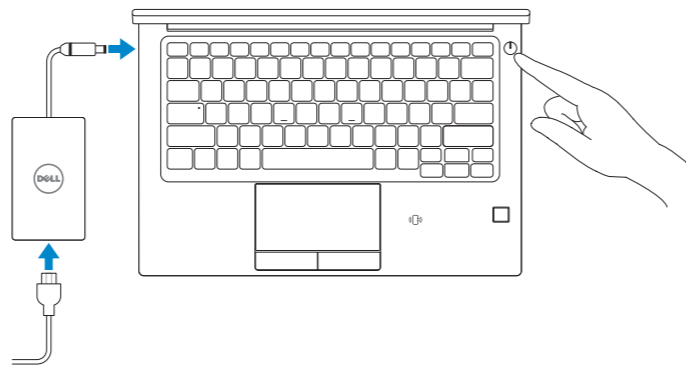

Latitude 7280

Quick Start Guide

Guia de consulta rápida

1 Connect the power adapter and press the power button

Conecte o adaptador de energia e pressione o botão liga/desliga

2 Finish Windows 7 setup

Conclua a configuração do Windows 7

Set a password for Windows

Defina uma senha para o Windows

Connect to your network

Conectar-se à rede

NOTE: If you are connecting to a secured wireless network, enter the password for the wireless network access when prompted.